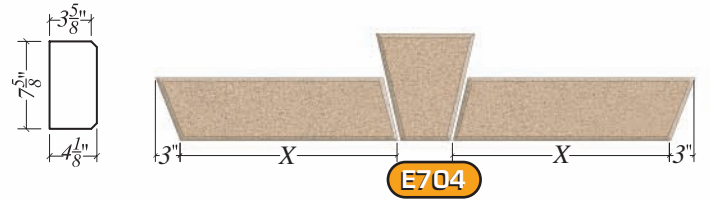

E704

Jack Arches

PROFILE	COLOR <i>See page 5.</i>	LENGTH (X)	QTY
E701	Light Gray	3'-0"	12

If Length (X) exceeds 4'0", two pieces will be needed.

Contact: _____ Company: _____ Phone: _____ Fax: _____