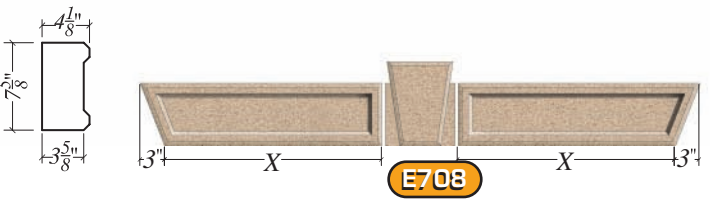

E708

Jack Arches

PROFILE	COLOR <i>See page 5.</i>	LENGTH (X)	QTY
E701	Light Gray	3'-0"	12

If Length (X) exceeds 4'0", two pieces will be needed.

Contact: _____ Company: _____ Phone: _____ Fax: _____