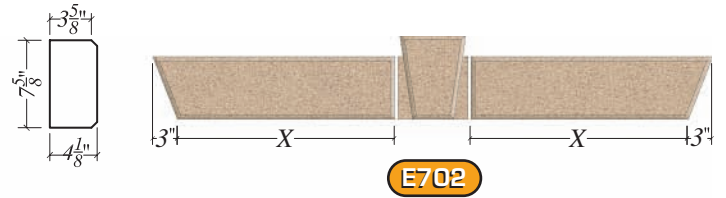

E702

Jack Arches

PROFILE	COLOR <i>See page 5.</i>	LENGTH (X)	QTY
E701	Light Gray	3'-0"	12

If Length (X) exceeds 4'0", two pieces will be needed.

Contact: _____ Company: _____ Phone: _____ Fax: _____