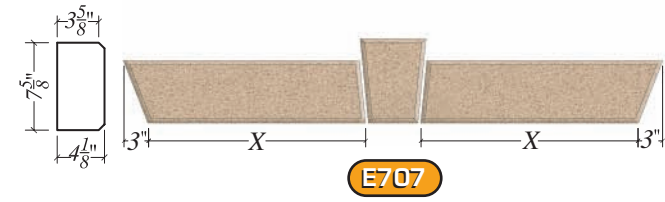

E707

Jack Arches

PROFILE	COLOR <i>See page 5.</i>	LENGTH (X)	QTY
E701	Light Gray	3'-0"	12

If Length (X) exceeds 4'0", two pieces will be needed.

Contact: _____ Company: _____ Phone: _____ Fax: _____