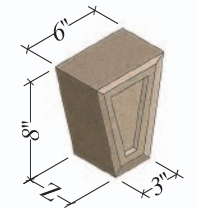

E806

Keystones

PROFILE	COLOR <i>See page 5.</i>	DEPTH (Z)	QTY
E801	Light Gray	4"	12

(Z) = 4" or 6"

Contact: _____ Company: _____ Phone: _____ Fax: _____