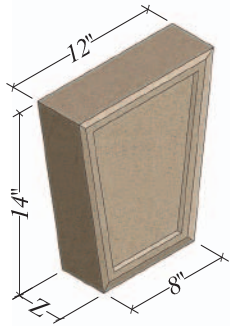

E804

Keystones

PROFILE	COLOR <i>See page 5.</i>	DEPTH (Z)	QTY
E801	Light Gray	4"	12

(Z) = 4" or 6"

Contact: _____ Company: _____ Phone: _____ Fax: _____