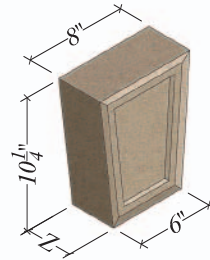

E805

Keystones

PROFILE	COLOR <i>See page 5.</i>	DEPTH (Z)	QTY
E801	Light Gray	4"	12

(Z) = 4" or 6"

Contact: _____ Company: _____ Phone: _____ Fax: _____